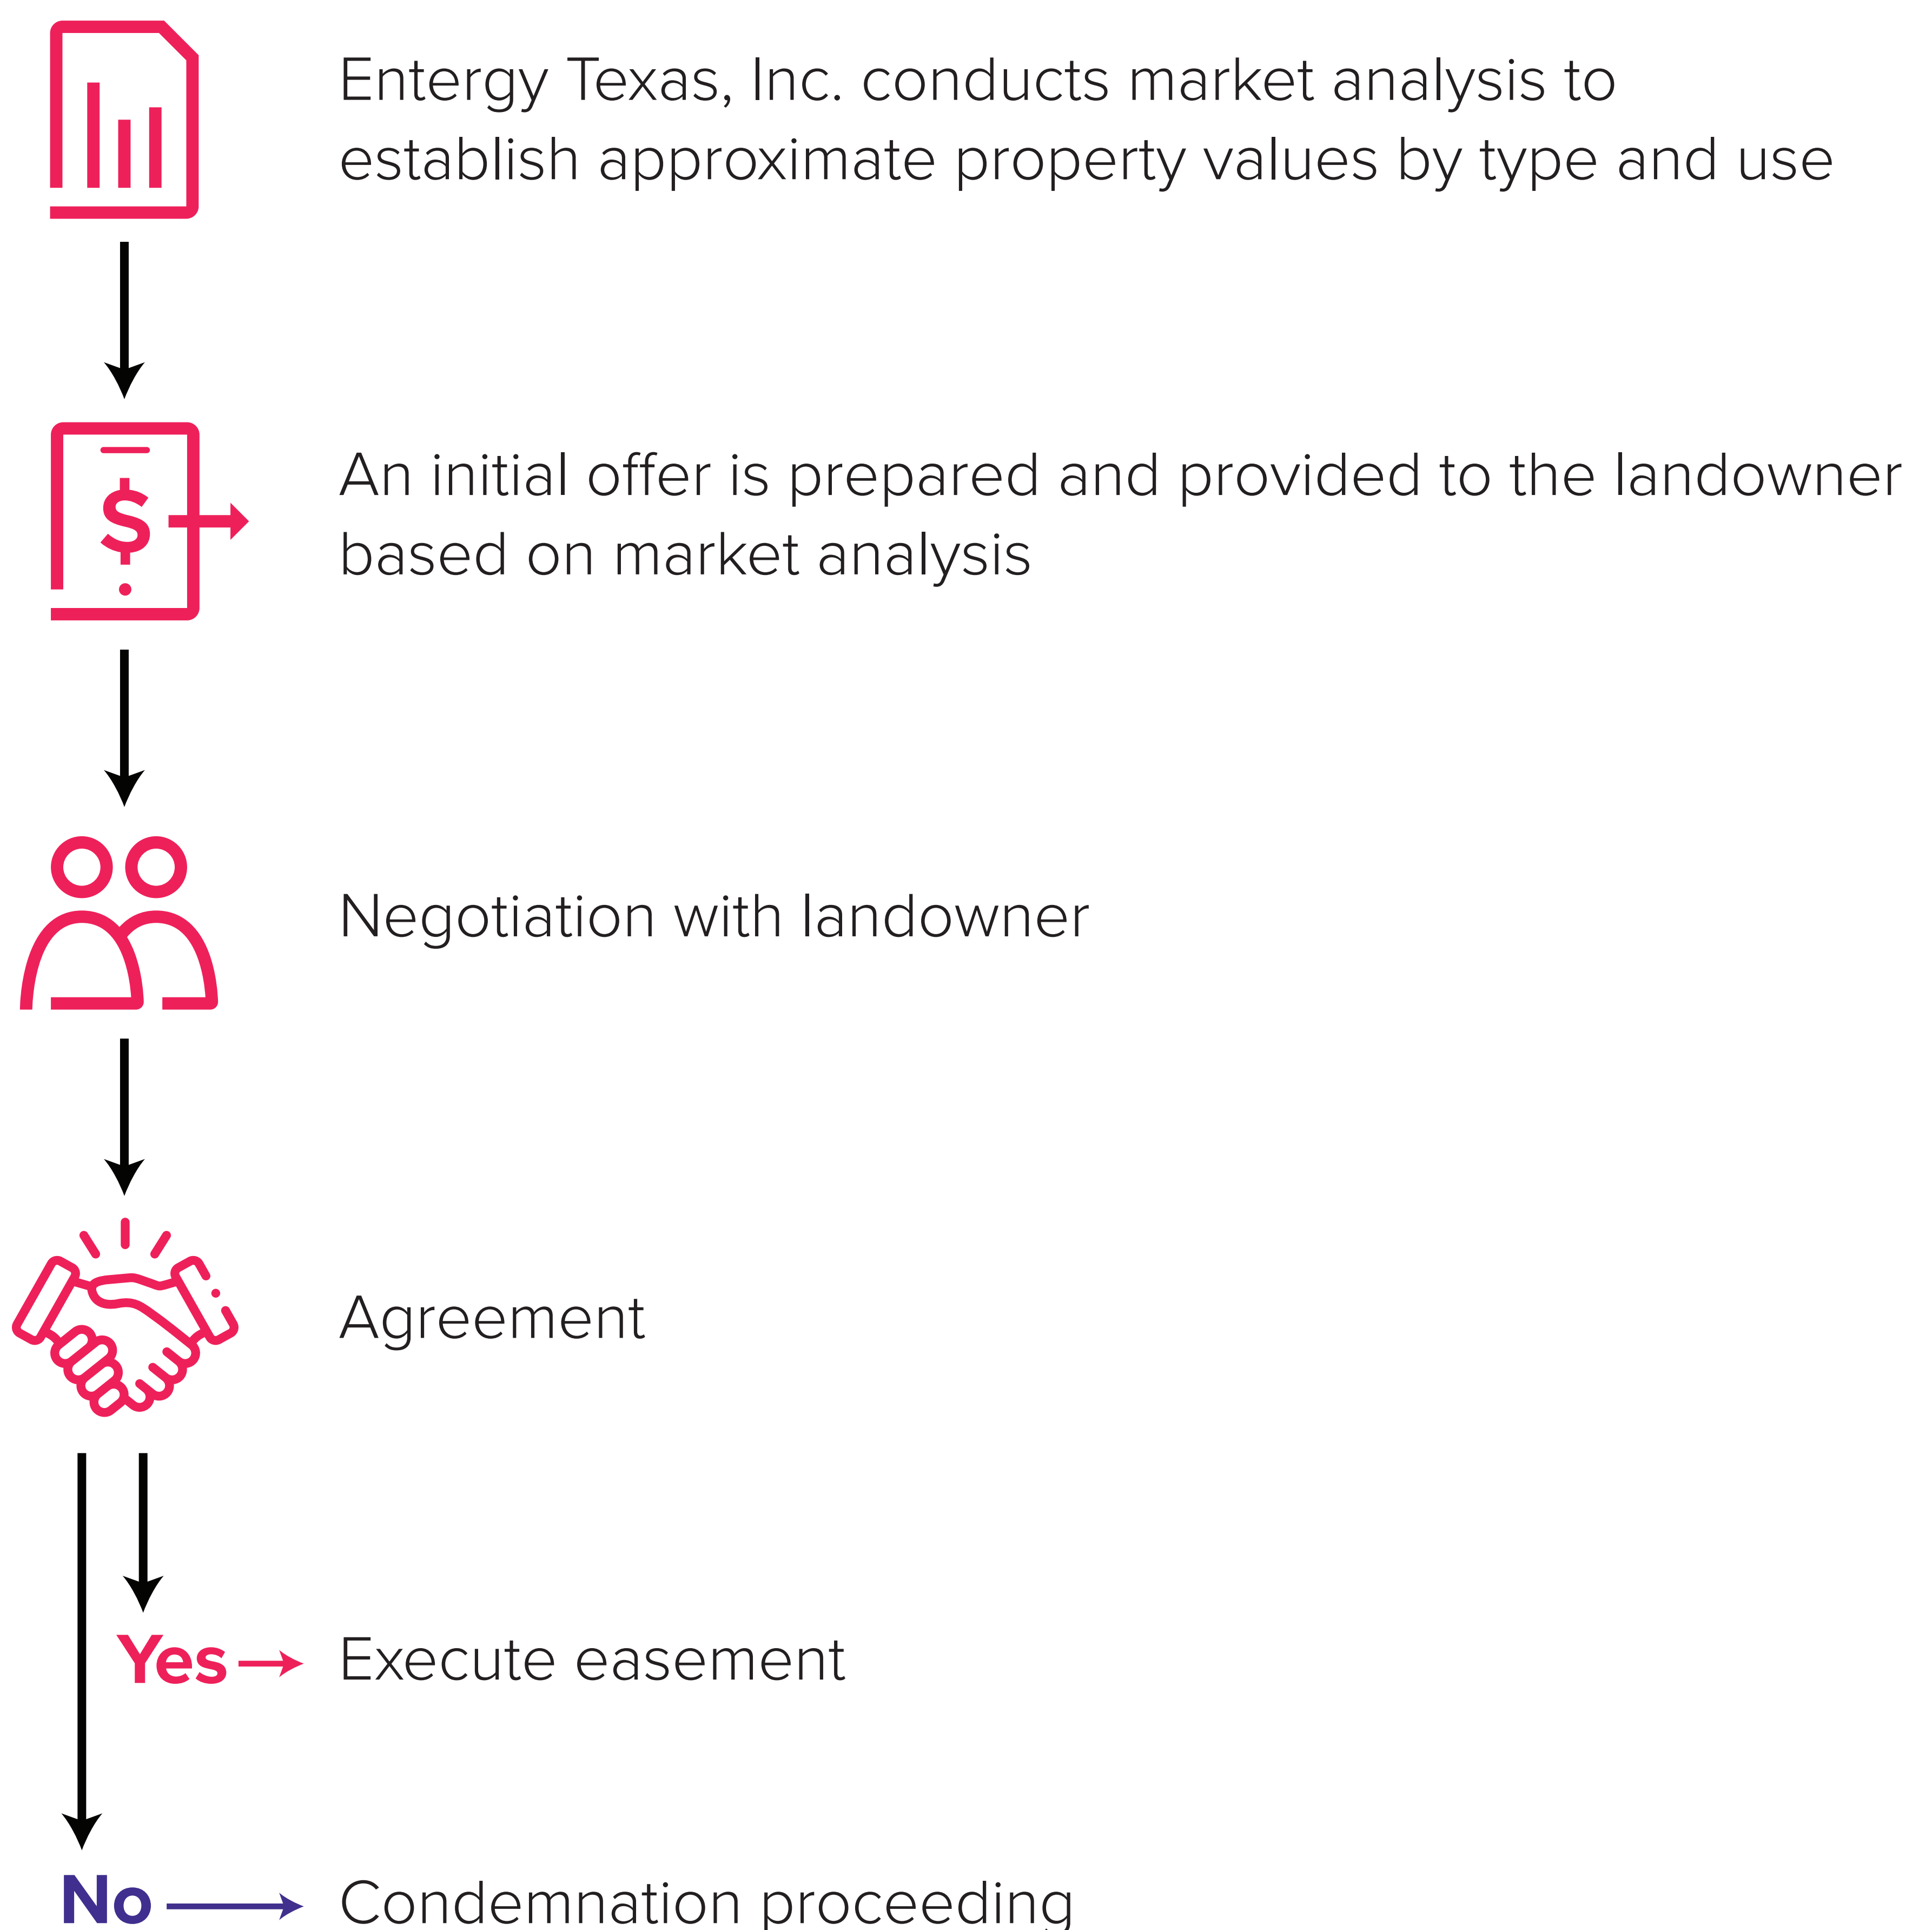

# Right-of-way (ROW) acquisition process

## Cypress to Legend 500 kV Transmission Line Project

At Entergy Texas, Inc., we have a simple set of values: Focus on our customers, treat people with respect and act with integrity. Our project construction plan will be developed with you, our valued customer, in mind. Once work begins, we will work safely during reasonable hours with as little inconvenience to you as possible.